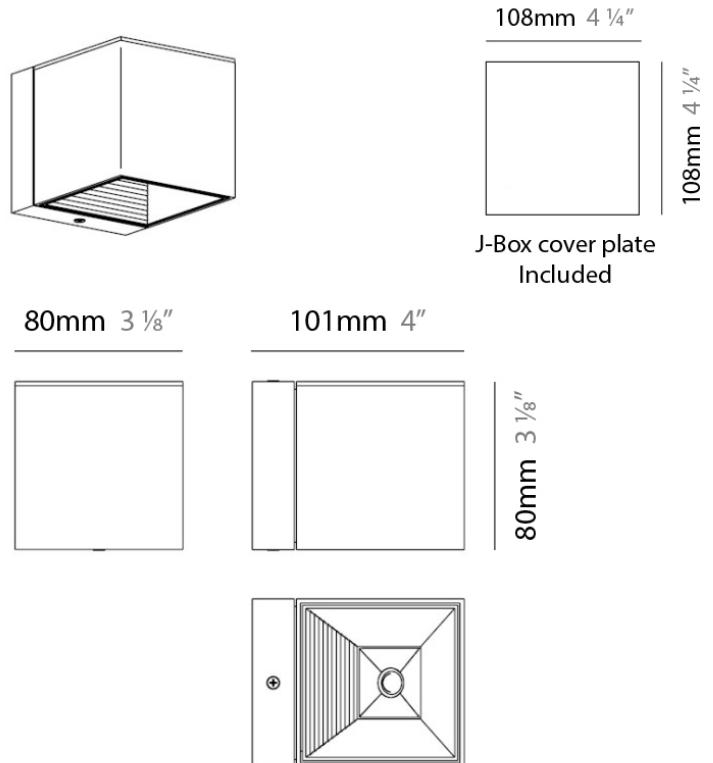

DAU SURFACE

D93148

PROJECT	
TYPE	
NOTES	
QUANTITY	
DATE	

GENERAL

Series: Dau
Brand: Milan
Division: Design
Mounting Type: Surface
Mounting Location: Wall
Subcategory: Up/Down Light

PHYSICAL

Shape: Cube
Length (mm): 110
Length (in): 4 ⁵/₁₆
Height (mm): 110
Height (in): 4 ⁵/₁₆
Extension (mm): 101
Extension (in): 4.0
Weight (kg): 0.91
Weight (lbs): 2
Fixture Finish: SST
Fixture Material: Metal

ELECTRICAL

Number of Lamps: 2
Lamp Type: LED
Total Output Wattage (W): 8
Max. Wattage Per Lamp (W): 4
Dimming: Electronic Low Voltage Dimming
Driver Type: operates without a driver
Input Voltage (V): 120

LED

Delivered Lumen Range: 100 - 499 lm
Number of LEDs: 2
Color Temperature (°K): 2700 / 2900
Max. Delivered Lumen (lm): 339.01
Nominal Lumen (lm): 600
CRI: >80 CRI

OPTICAL

RATINGS AND CERTIFICATIONS

Certified By: CSA Certified to UL and CSA Standards
IP rating: IP44