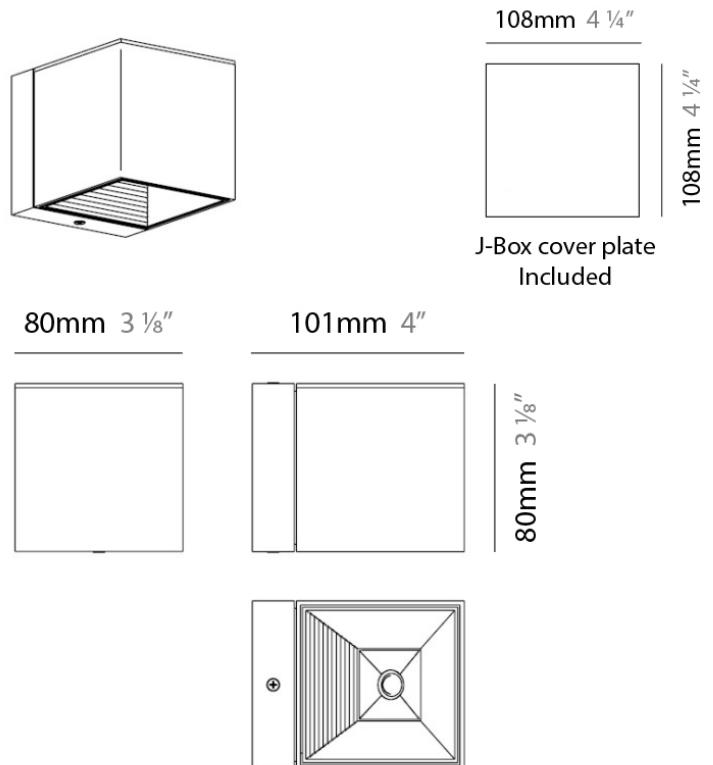

DAU SURFACE

D93146

PROJECT	
TYPE	
NOTES	
QUANTITY	
DATE	

GENERAL

Series: Dau
Brand: Milan
Division: Design
Mounting Type: Surface
Mounting Location: Wall

PHYSICAL

Shape: Cube
Length (mm): 110
Length (in): 4 ⁵/₁₆
Height (mm): 110
Height (in): 4 ⁵/₁₆
Extension (mm): 101
Extension (in): 4.0
Weight (kg): 0.91
Weight (lbs): 2
Fixture Finish: SST
Fixture Material: Metal

ELECTRICAL

Number of Lamps: 1
Lamp Type: LED
Max. Wattage Per Lamp (W): 4
Dimming: Electronic Low Voltage Dimming
Input Voltage (V): 120

LED

Number of LEDs: 1
Color Temperature (°K): 2700 / 2900
Nominal Lumen (lm): 300
CRI: >80 CRI

OPTICAL

RATINGS AND CERTIFICATIONS

Certified By: CSA Certified to UL and CSA Standards
IP rating: IP20