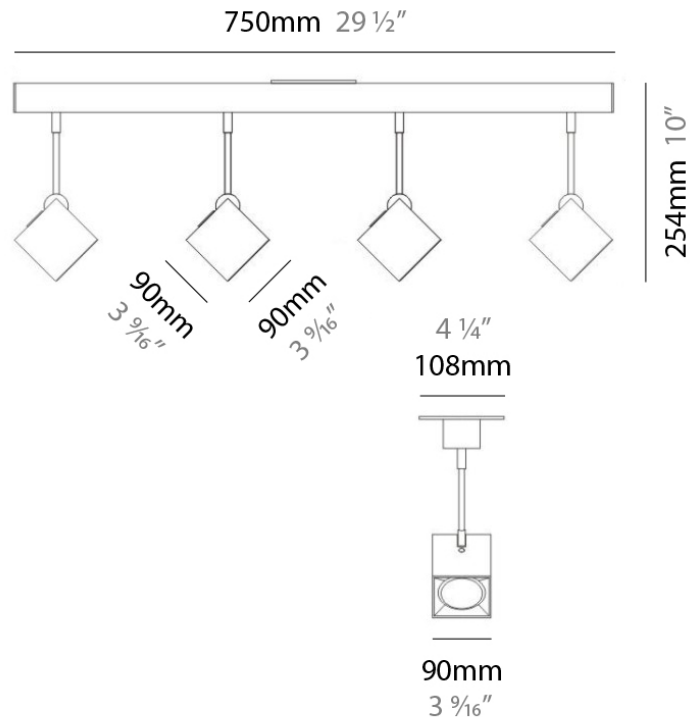

PROJECT	
TYPE	
NOTES	
QUANTITY	
DATE	

DAU SURFACE

D92018

GENERAL

Series: Dau
Brand: Milan
Division: Design
Mounting Type: Surface
Mounting Location: Ceiling
Subcategory: Pendant

PHYSICAL

Shape: Abstract
Length (mm): 750
Length (in): 29 1/2"
Width (mm): 110
Width (in): 4 5/16"
Height (mm): 254
Height (in): 10
Weight (kg): 2.04
Weight (lbs): 4.5
Fixture Material: Aluminum

ELECTRICAL

Number of Lamps: 4
Lamp Type: LED Retrofit
Lamp Shape: MR16
Bulb Included: Bulb Not Included
Total Output Wattage (W): 20
Max. Wattage Per Lamp (W): 5
Lamp Base: GU10
Input Voltage (V): 120

LED

Delivered Lumen Range: 1000 - 1999 lm

OPTICAL

RATINGS AND CERTIFICATIONS

Certified By: CSA Certified to UL and CSA Standards
IP rating: IP20