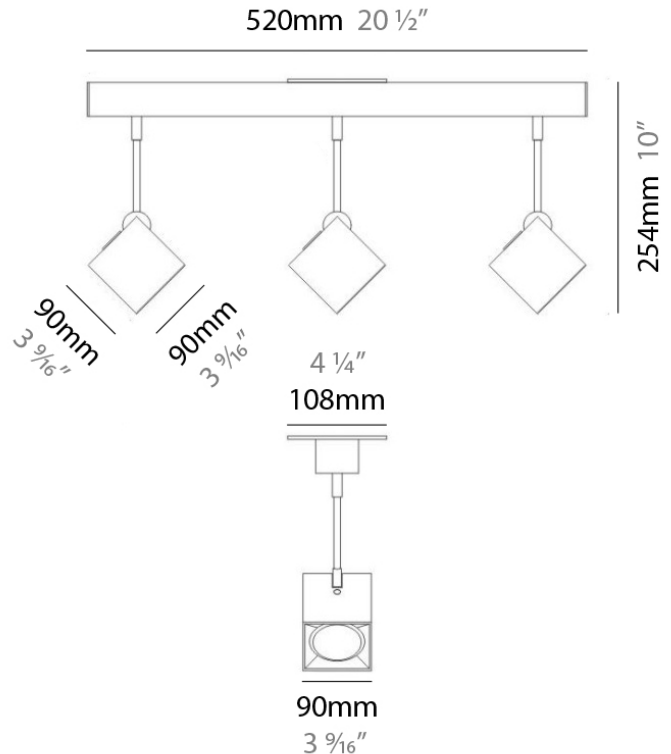

DAU SURFACE

D92017

GENERAL

Series: Dau _____
Brand: Milan _____
Division: Design _____
Mounting Type: Surface _____
Mounting Location: Ceiling _____
Subcategory: Pendant _____

PHYSICAL

Shape: Abstract _____
Length (mm): 520 _____
Length (in): 20 ½ _____
Width (mm): 110 _____
Width (in): 4 ⅝ _____
Height (mm): 254 _____
Height (in): 10 _____
Weight (kg): 1.4 _____
Weight (lbs): 3 _____
Fixture Material: Aluminum _____

ELECTRICAL

Number of Lamps: 3 _____
Lamp Type: LED Retrofit _____
Lamp Shape: MR16 _____
Bulb Included: Bulb Not Included _____
Total Output Wattage (W): 15 _____
Max. Wattage Per Lamp (W): 5 _____
Lamp Base: GU10 _____
Input Voltage (V): 120 _____

LED

Delivered Lumen Range: 500 - 999 lm _____

OPTICAL

RATINGS AND CERTIFICATIONS

Certified By: CSA Certified to UL and CSA Standards _____
IP rating: IP20 _____