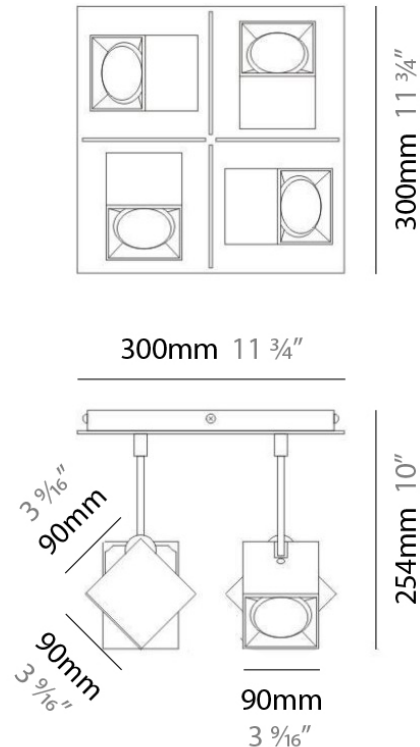

DAU SURFACE

D92020

PROJECT	
TYPE	
NOTES	
QUANTITY	
DATE	

GENERAL

Series: Dau
Brand: Milan
Division: Design
Mounting Type: Surface
Mounting Location: Ceiling
Subcategory: Pendant

PHYSICAL

Shape: Square
Length (mm): 300
Length (in): 11 3/4
Width (mm): 300
Width (in): 11 3/4
Height (mm): 254
Height (in): 10
Weight (kg): 3.27
Weight (lbs): 7.2
Fixture Material: Aluminum

ELECTRICAL

Number of Lamps: 4
Lamp Type: LED Retrofit
Lamp Shape: MR16
Bulb Included: Bulb Not Included
Total Output Wattage (W): 20
Max. Wattage Per Lamp (W): 5
Lamp Base: GU10
Input Voltage (V): 120

LED

Delivered Lumen Range: 1000 - 1999 lm

OPTICAL

RATINGS AND CERTIFICATIONS

Certified By: CSA Certified to UL and CSA Standards
IP rating: IP20